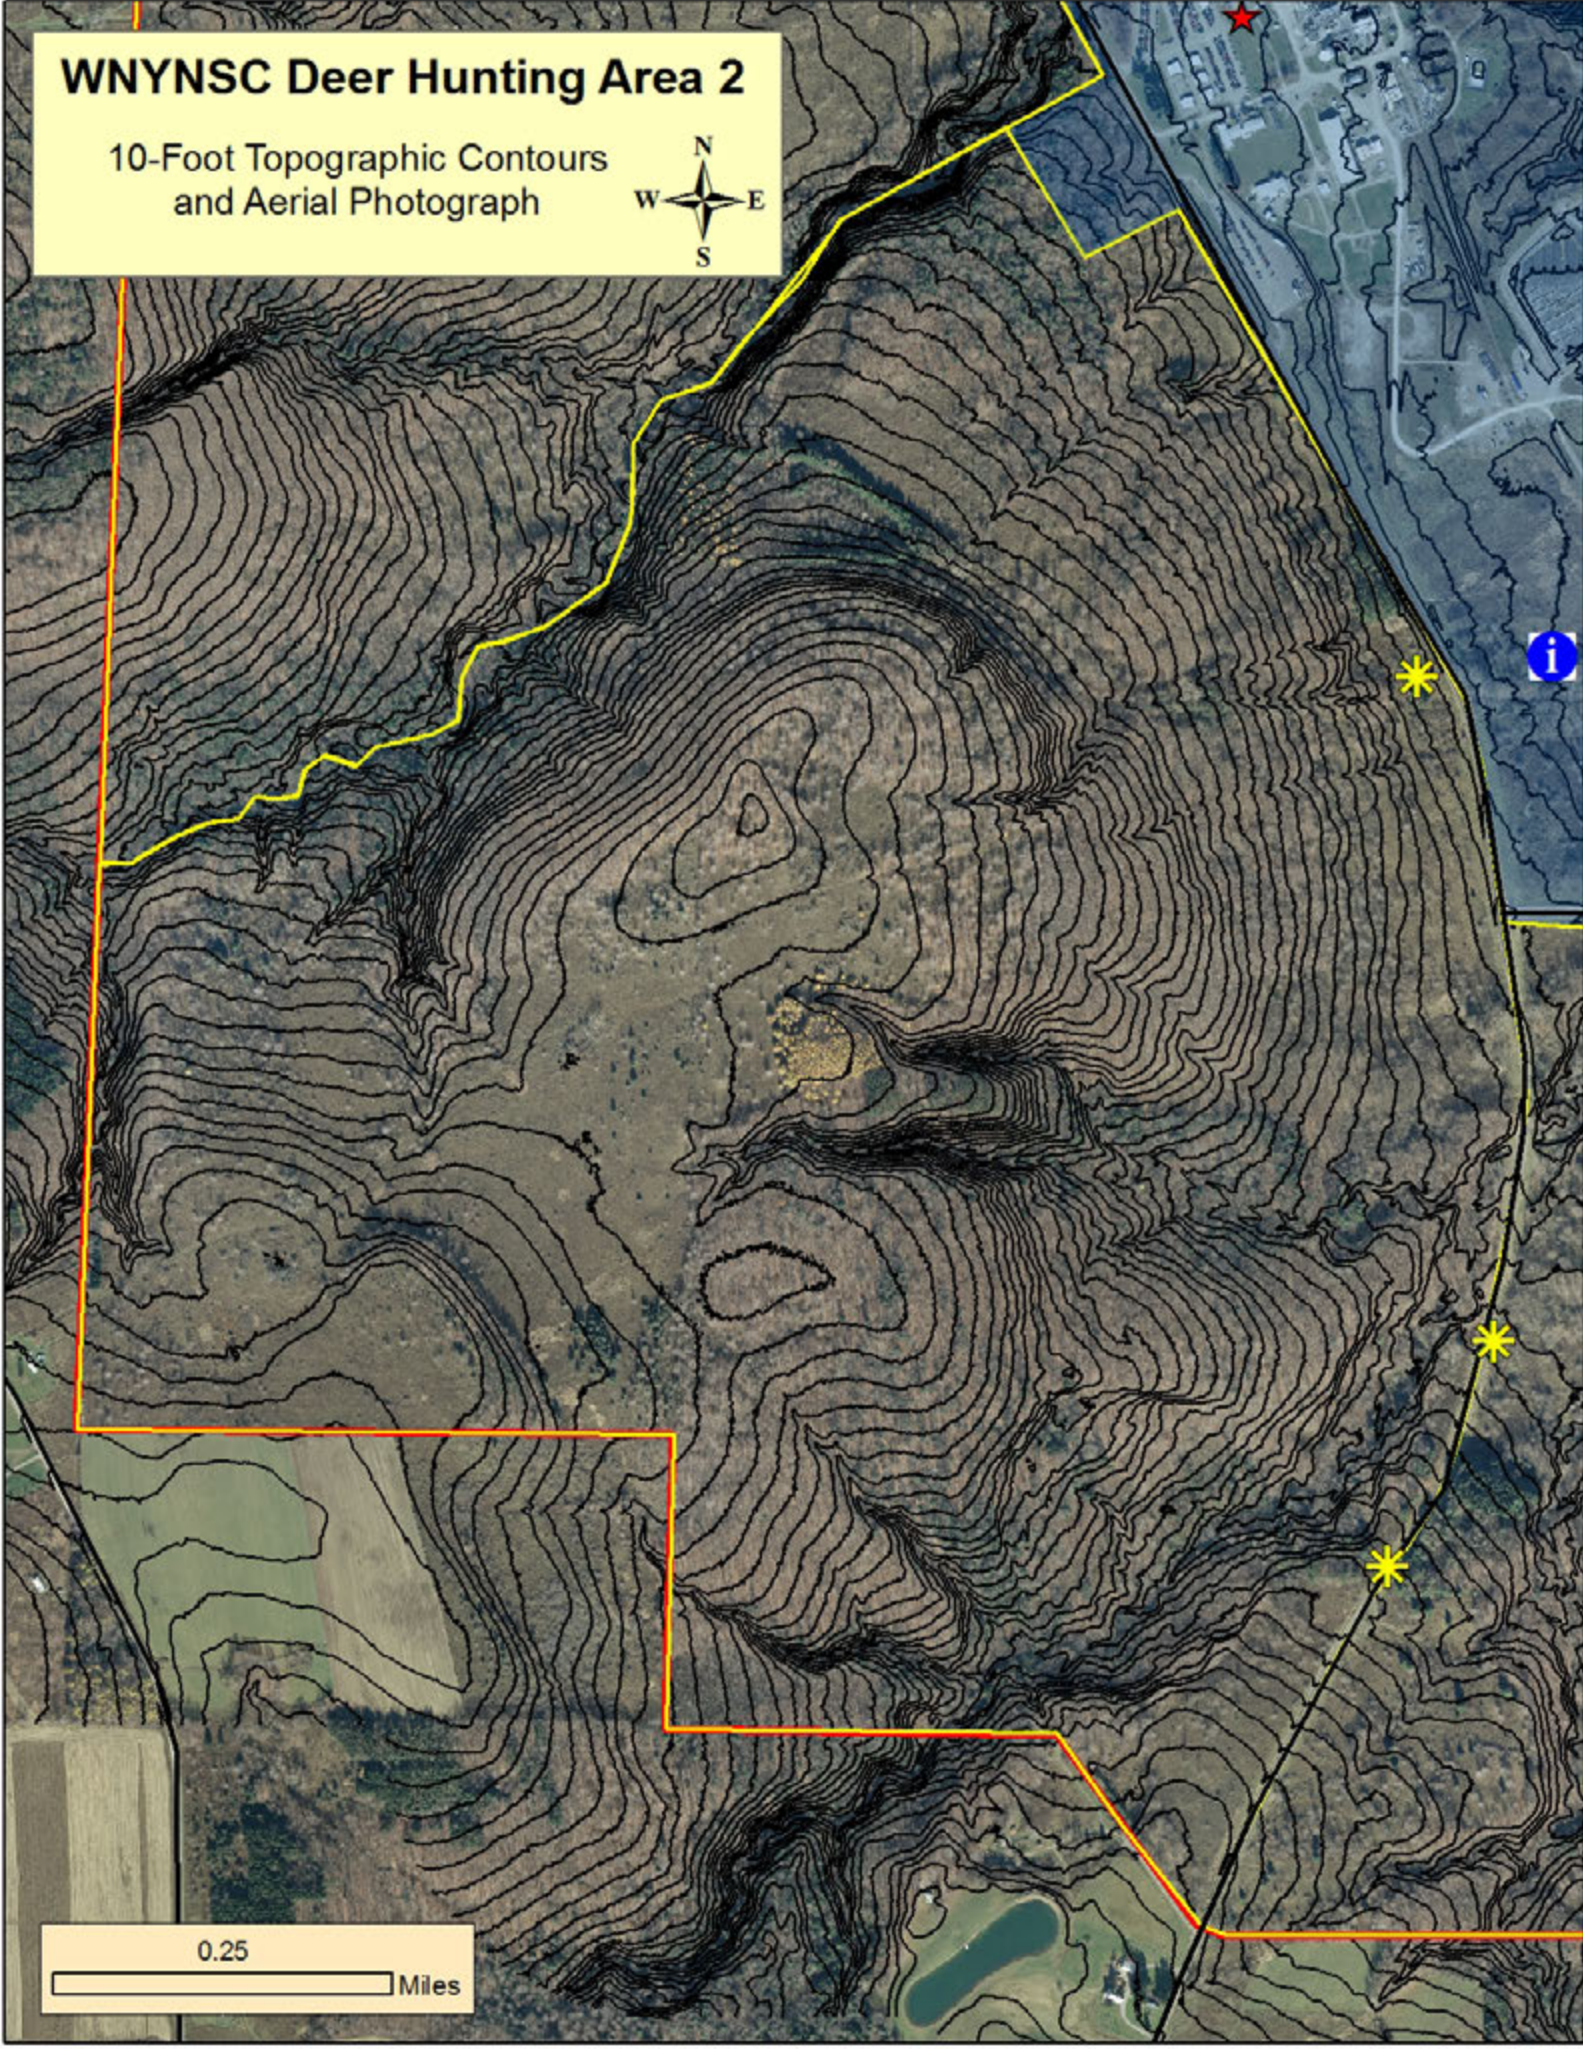

Rock Springs Road

Thornwood Drive

Rt 240

0 0.25 0.5 1 Miles

# WNYNSC Deer Hunting Area 1

10-Foot Topographic Contours  
and Aerial Photograph

0.25

Miles

# WNYNSC Deer Hunting Area 2

10-Foot Topographic Contours  
and Aerial Photograph

0.25

Miles

ENTRY \*

Area 4

0.25

Miles