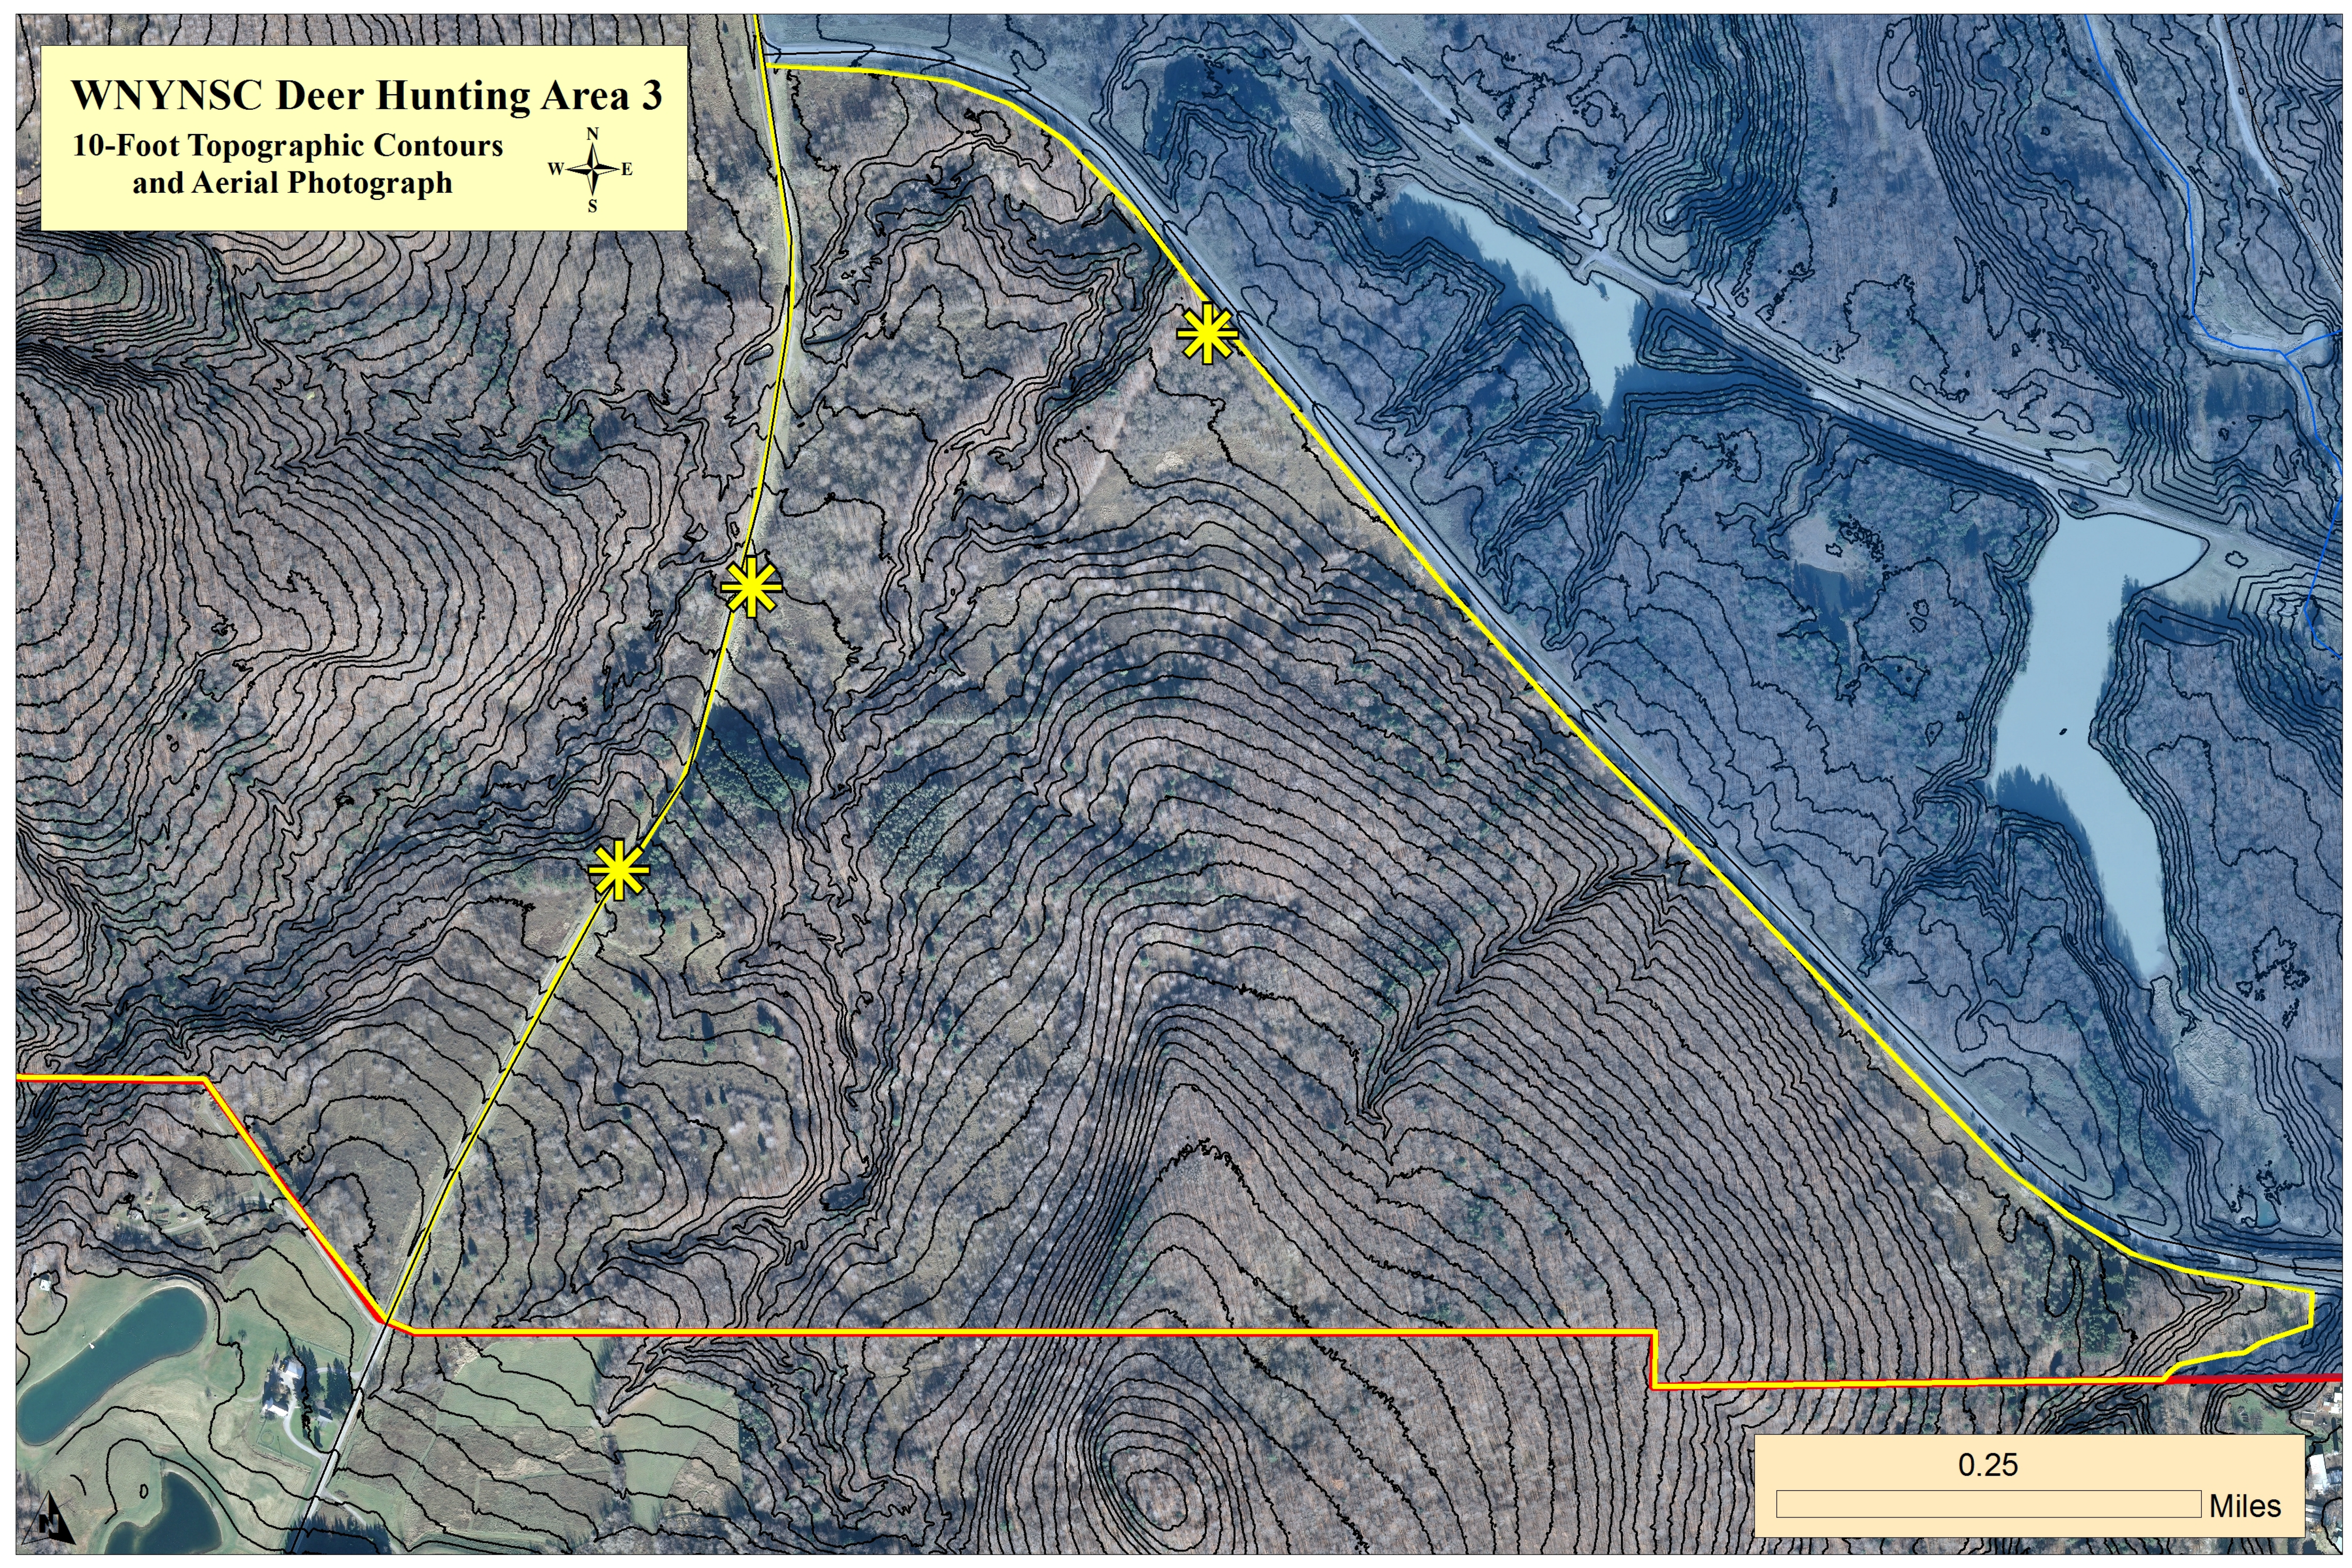

# WNYNSC Deer Hunting Area 2

10-Foot Topographic Contours  
and Aerial Photograph

0.25

Miles

# WNYNSC Deer Hunting Area 3

10-Foot Topographic Contours  
and Aerial Photograph

0.25

Miles

# WNYNSC Deer Hunting Area 5

10-Foot Topographic Contours  
and Aerial Photograph

Area 6

Area 5

WNYNSC Property Boundary (red)

Abandoned Rail Line

NO HUNTING

Heinz Rd.

ENTRY \*

Area 4

0.25

Miles