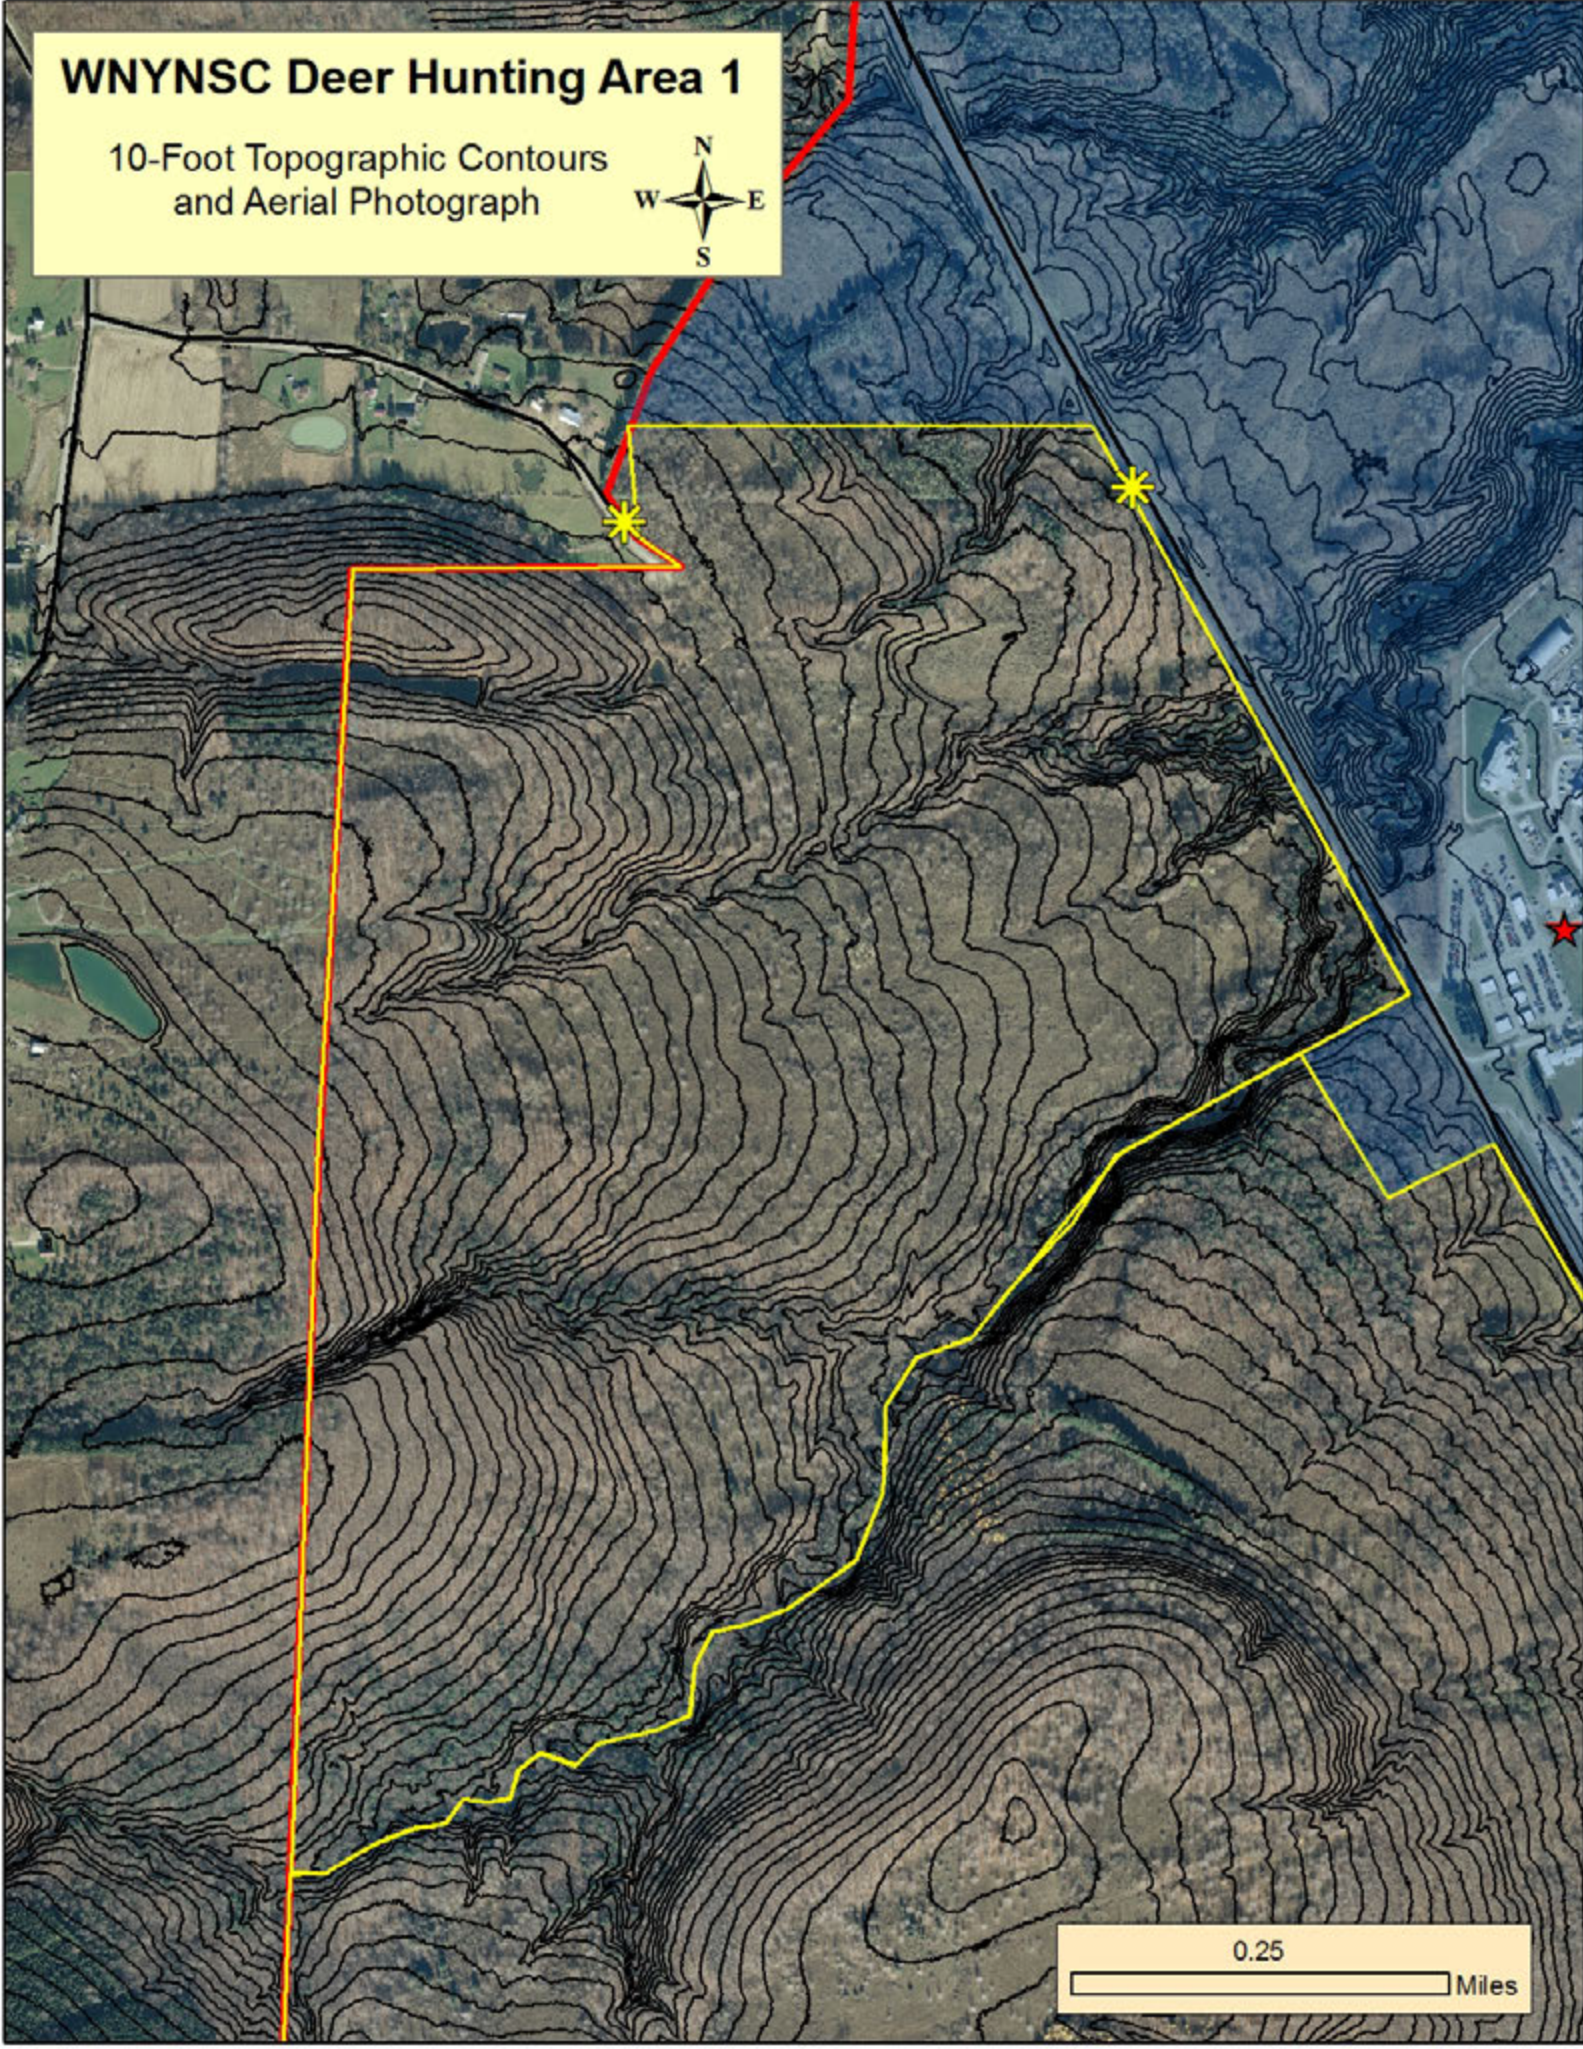

# Western New York Nuclear Service Center Deer Hunting Areas

- ★ WNDP Main Gate House
- ✱ Hunting Area Entry Points
- No Hunting Allowed
- WNYNSC Property Boundary

Area 1

Area 2

Area 3

Area 6

Area 5

Buttermilk Creek

Rock Springs Road

Thornwood Drive

Rt 240

0 0.25 0.5 1 Miles

# WNYNSC Deer Hunting Area 1

10-Foot Topographic Contours  
and Aerial Photograph

0.25

Miles

ENTRY \*

Area 4

0.25

Miles