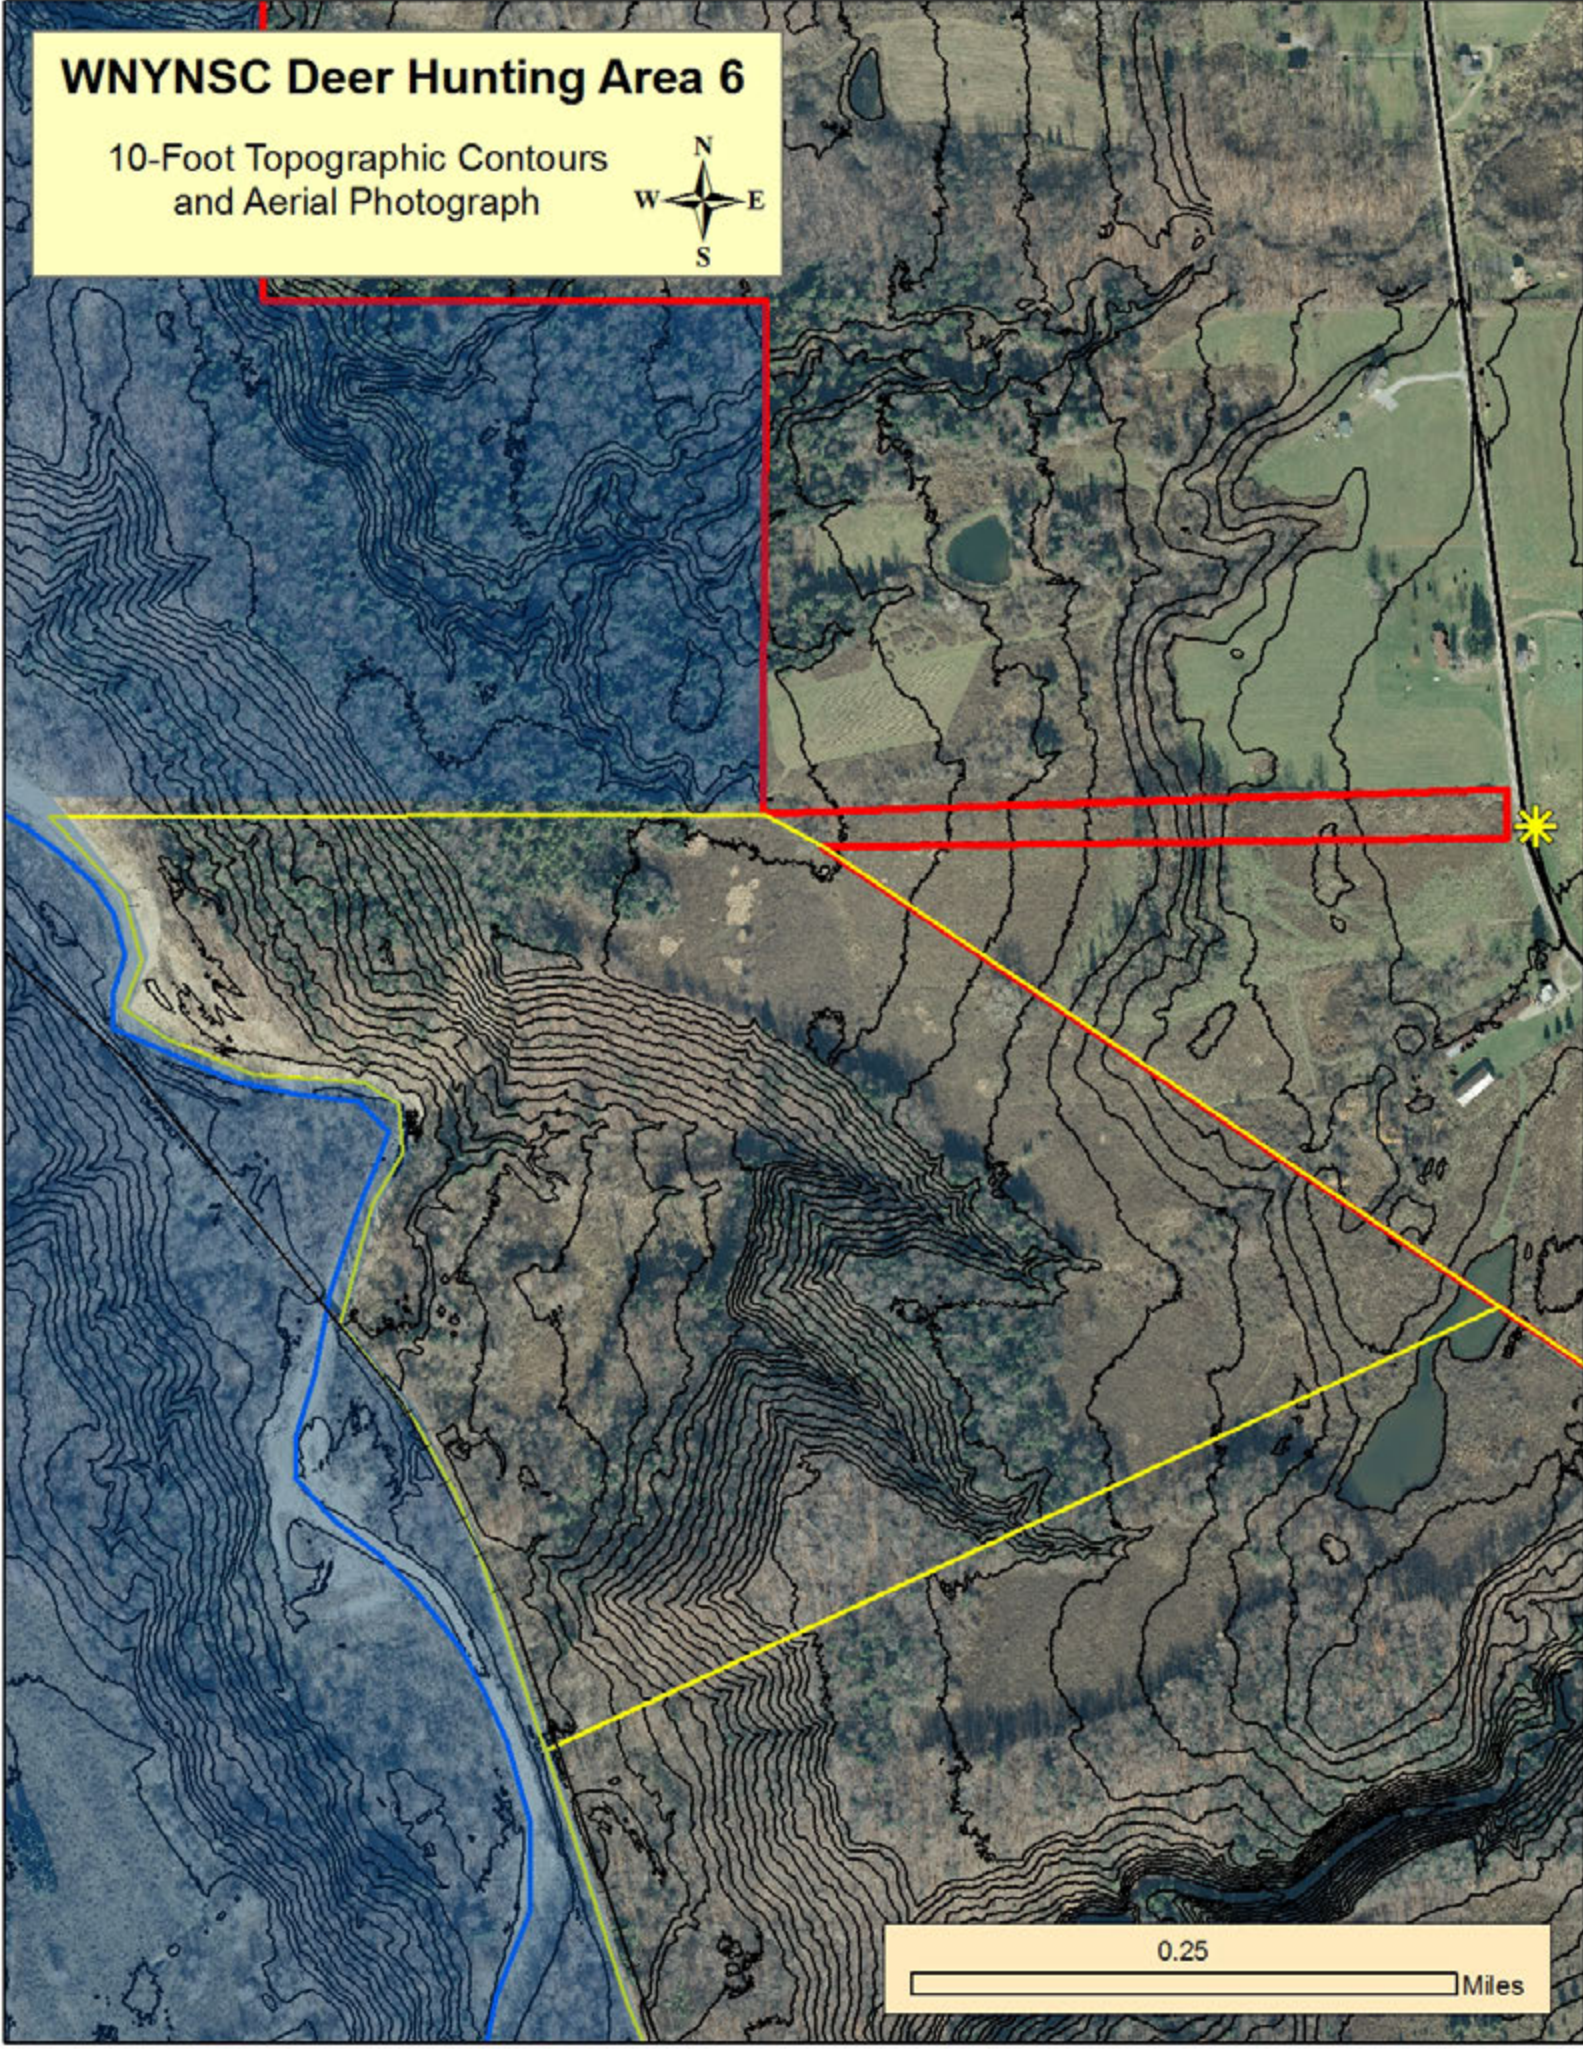

Rock Springs Road

Thornwood Drive

Rt 240

0 0.25 0.5 1 Miles

# WNYNSC Deer Hunting Area 5

10-Foot Topographic Contours  
and Aerial Photograph

Area 6

Area 5

WNYNSC Property Boundary (red)

Abandoned Rail Line

NO HUNTING

Heinz Rd.

ENTRY \*

Area 4

0.25

Miles

# WNYNSC Deer Hunting Area 6

10-Foot Topographic Contours  
and Aerial Photograph

0.25

Miles