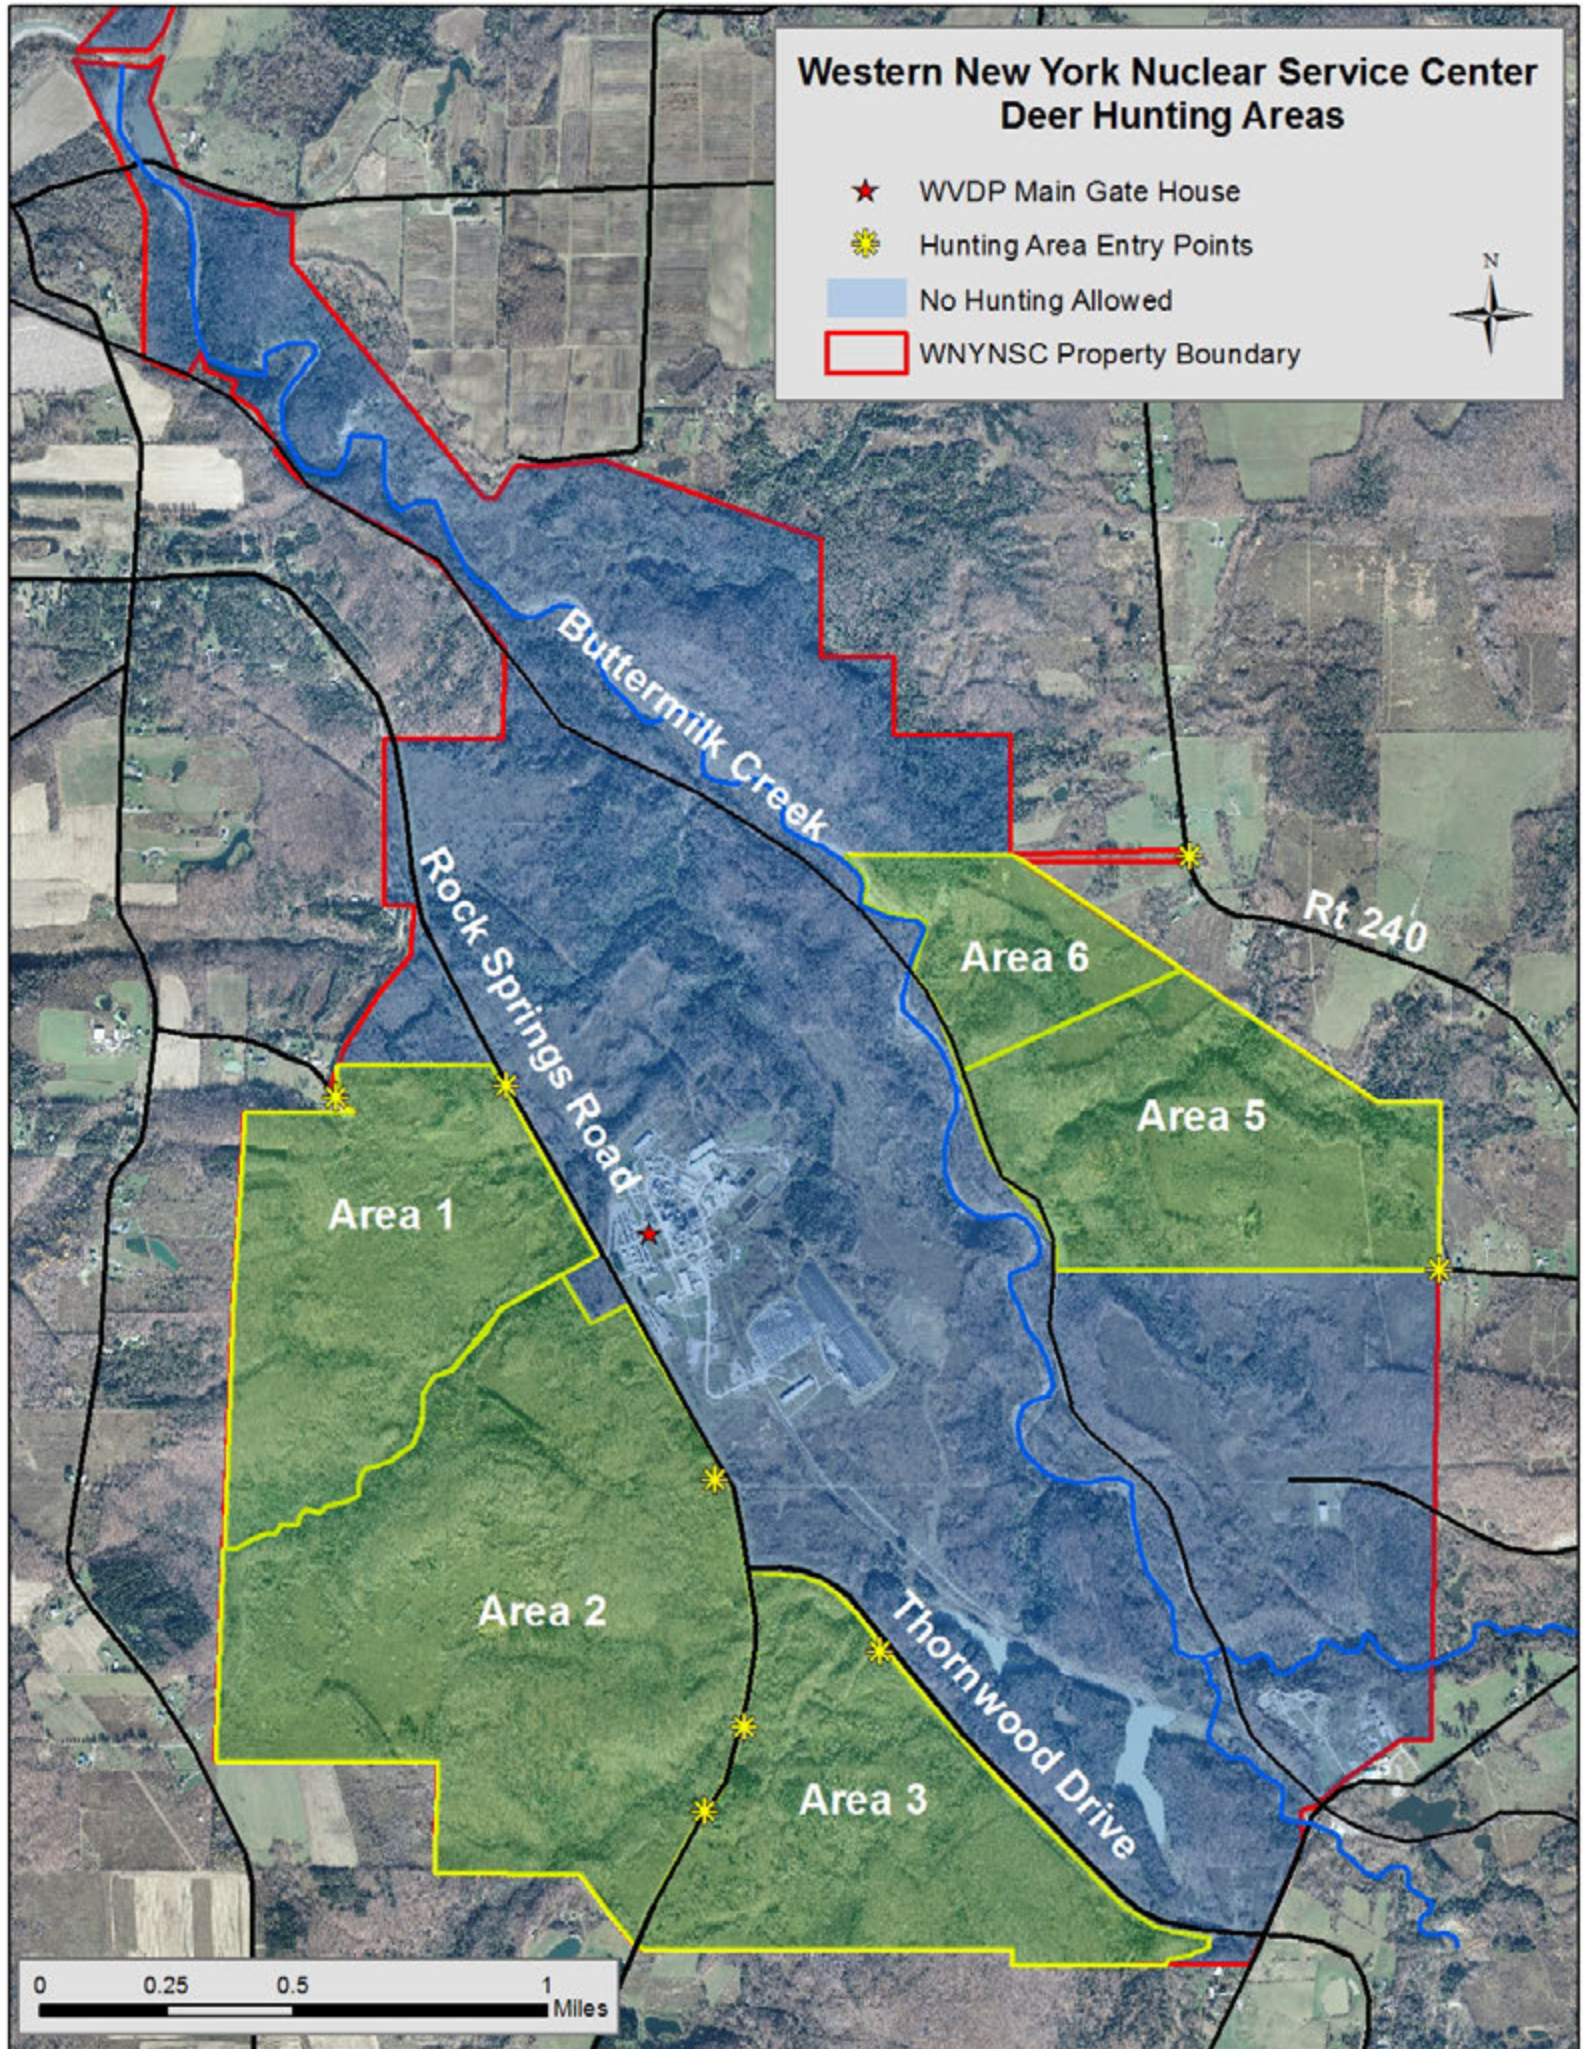

# Western New York Nuclear Service Center Deer Hunting Areas

- ★ WNDP Main Gate House
- ✱ Hunting Area Entry Points
- No Hunting Allowed
- WNYNSC Property Boundary

Area 1

Area 2

Area 3

Area 6

Area 5

Buttermilk Creek

Rock Springs Road

Thornwood Drive

Rt 240

0 0.25 0.5 1 Miles

# WNYNSC Deer Hunting Area 1

10-Foot Topographic Contours  
and Aerial Photograph

0.25

Miles

ENTRY \*

Area 4

0.25

Miles